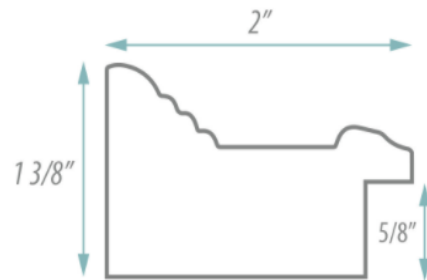

#### FEATURES:

- ONE 21X40" HIGH RESOLUTION SILVER PLATE GLASS MIRROR SIZE W/ DECORATIVE FRAME.
- "WALL HUGGER" HANGER FOR MOUNTING INCLUDED.
- STANDARD MOUNTING STYLE IS VERTICAL. FOR HORIZONTAL, PLEASE SPECIFY WHEN ORDERING.
- PACKED IN FOUR WALL (FOLDED DOUBLE WALL) CORRUGATION.
- STYLE: CLASSIC
- COLOR: BLACK/SILVER
- FINISH: ACCENT/MATTE

#### MIRROR FINISHES:

- FLAT POLISHED EDGE
- BEVELED EDGE

**OVERALL SIZE DIMENSION: 25" WIDE X 44" HIGH X 1 3/8" DEEP**